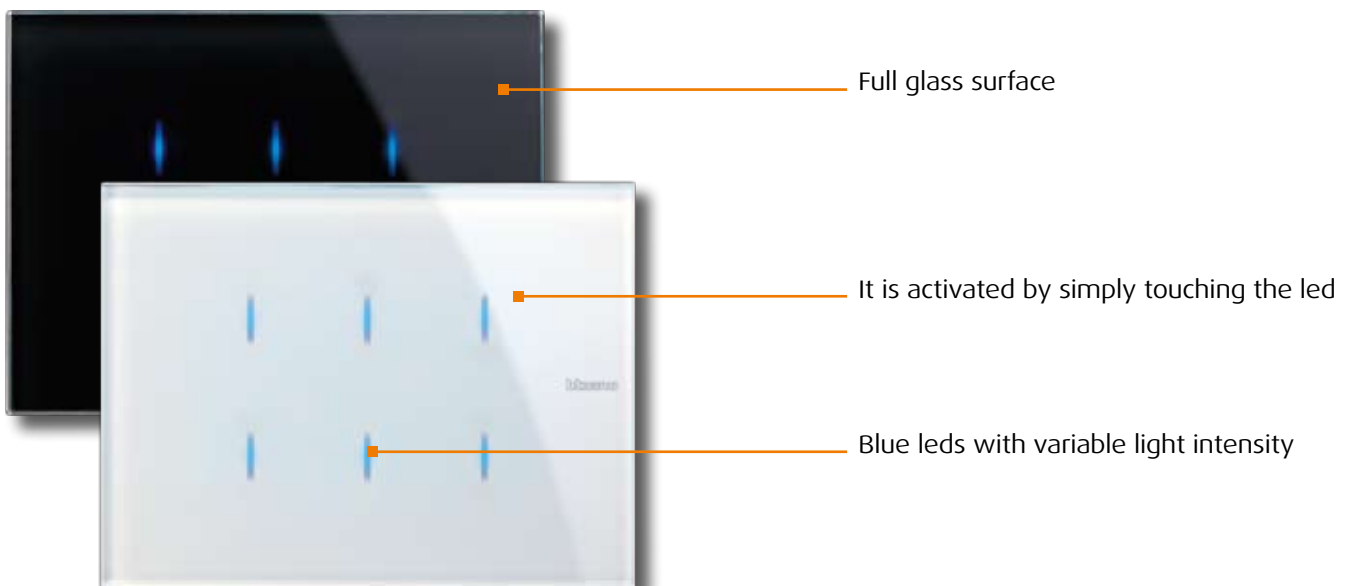

4-Module Nighter and Whice controls

Nighter and Whice controls:

soft key controls for MY HOME system

The Nighter and Whice controls are MY HOME controls which enable to manage:

- single or group loads (e.g. lights and roller blinds)
- HI-FI stereo sound system
- Scenarios
- Basic door entry system functions (e.g. opening gates)

These monobloc units are available in 2 dimensions:

- 3-Module for 503E flush mounting box
- 4-Module for 504E flush mounting box

3-Module Nighter and Whice controls

The configuration can be performed in two different ways:

- physically: by inserting physical configurators in their respective seats
- virtually: the control can be configured from a remote position by means of a Pocket PC or a PC